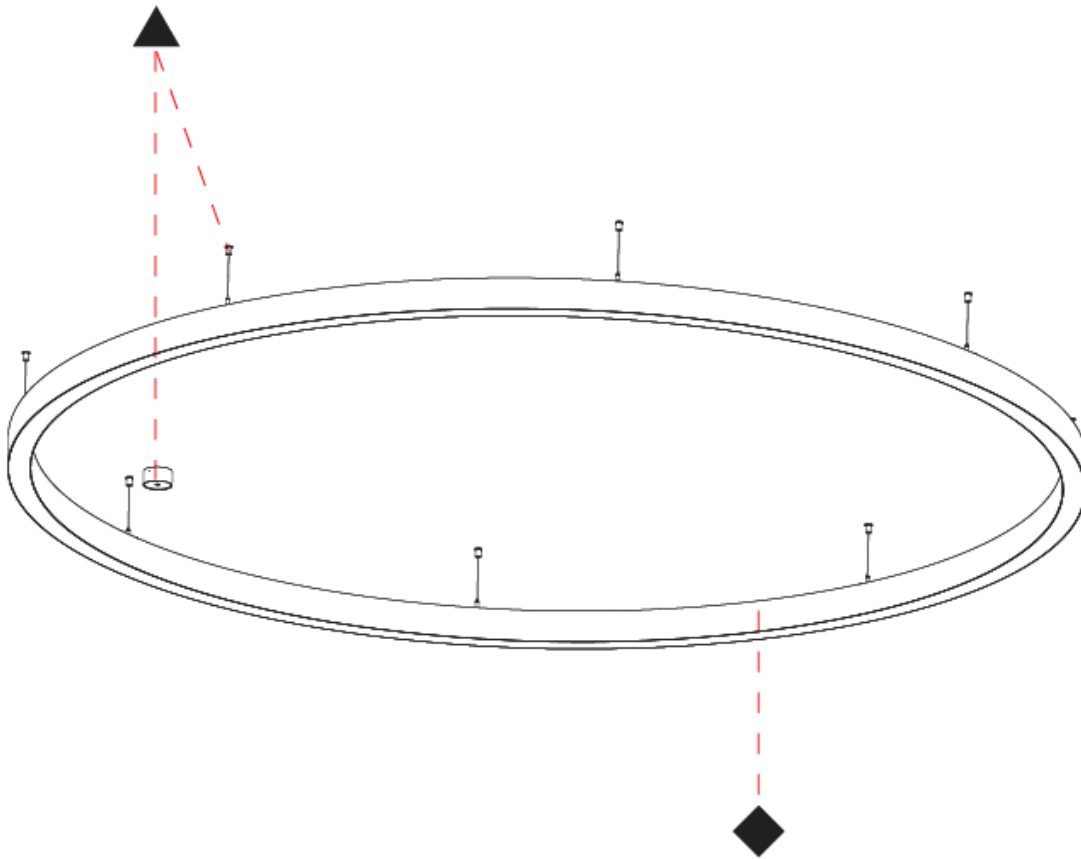

GLORIOUS 65 SUSPENSION

A300065-

PROJECT _____

TYPE _____

SPECIFIER _____

QUANTITY _____

DATE _____

A