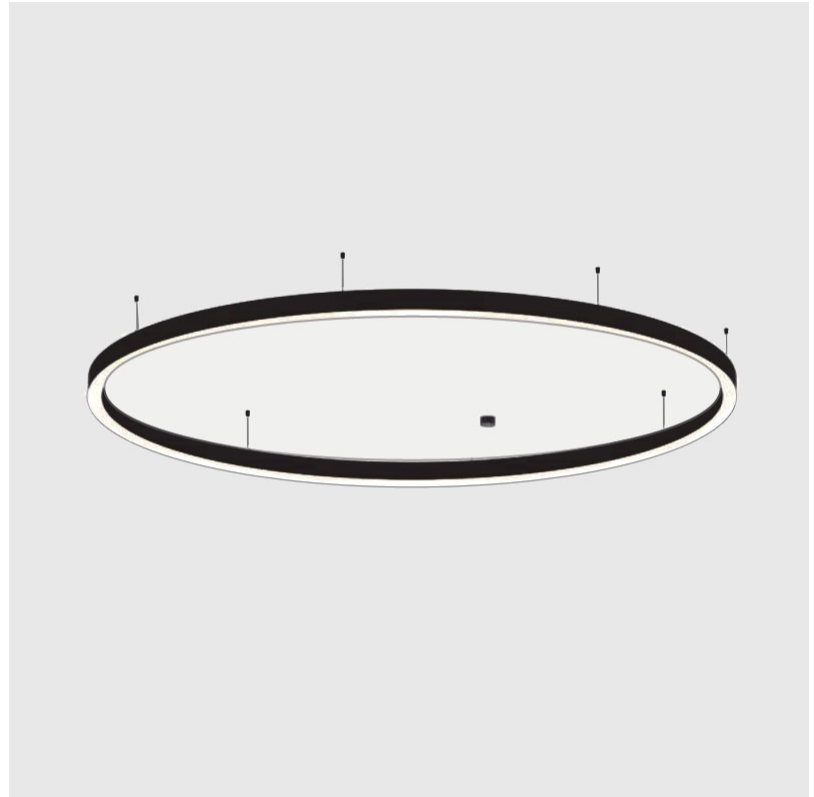

GENERAL

Series: Glorious
Subseries: Glorious 65
Partner: Prolicht
Division: Architectural
Installation: Suspension
Product Type: Pendant
Mounting Location: Ceiling
Light Distribution: Direct

PHYSICAL

Shape: Round
Diameter (mm): 3000
Diameter (in): 118 7/8
Depth (mm): 90
Depth (in): 3 9/16
Max. Overall Height (mm): 2090
Max. Overall Height (in): 82 7/16
Weight (kg): 27.55
Weight (lbs): 60.75
Diffuser: PMMA - Opal / Microprism / Clear Microprism
Fixture Finish: SSR / BKV / CWI / CRY / HAB / UFT / ITA / RUA / FTG / MYG / LOD / PUS / FRO / FUP / KIA / POP / BLS / SPG / MEY / GOH / CHC / COM / ABZ / JAG / OBR / MOS / ROR
Fixture Material: PMMA / Aluminum
Cable Details: 2000mm/78 3/4" or 6000mm/236 1/4" Cable Transparent

ELECTRICAL

Lamp Type: LED (Zhaga Standard)
Input Wattage (W): 208.4
Total Output Wattage (W): 192
Dimming: Tri-Mode (Non-Dimming and Phase Dimming (120Vac only) and 0-10V Dimming)
Driver Included: Yes
Driver Location: Integrated
Driver Type: Constant Current - Universal
Driver Class: Class 2
Input Voltage (V): 120 - 277
Constant Current (MA): 350

LED

Color Temperature (°K): 2700 / 3000 / 3500 / 4000
Max. Delivered Lumen (lm): Max 28590
Nominal Lumen (lm): Max 34529
CRI: >90 CRI
Efficiency (%): 88
Lamp Life (hrs): 50000

OPTICAL

RATINGS AND CERTIFICATIONS

Certified By: Certified for North American Standards
IP rating: IP20