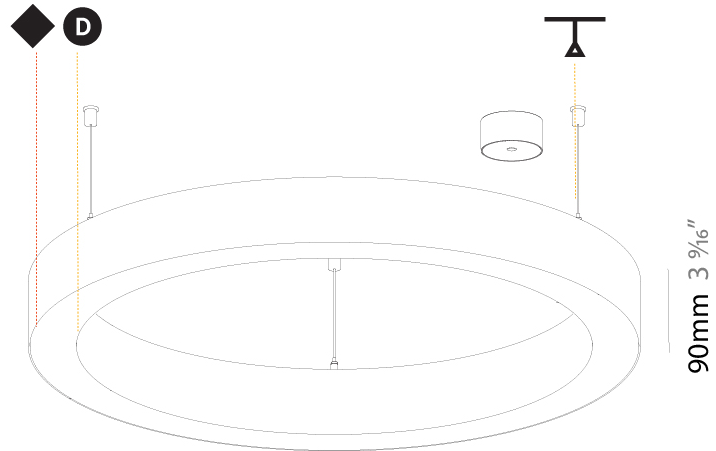

GENERAL

Series: Glorious
Subseries: Glorious 65
Partner: Prolicht
Division: Architectural
Installation: Suspension
Product Type: Pendant
Mounting Location: Ceiling
Light Distribution: Direct / Indirect

PHYSICAL

Shape: Round
Diameter (mm): 800
Diameter (in): 31 1/2
Height (mm): 90
Height (in): 3 9/16
Max. Overall Height (mm): 2090
Max. Overall Height (in): 82 7/16
Weight (kg): 8.128
Weight (lbs): 17.92
Diffuser: [PMMA - Opal / Microprism / Clear Microprism](#)
Fixture Finish: [SSR / BKV / CWI / CRY / HAB / UFT / ITA / RUA / FTG / MYG / LOD / PUS / FRO / FUP / KIA / POP / BLS / SPG / MEY / GOH / CHC / COM / ABZ / JAG / OBR / MOS / ROR](#)
Fixture Material: [PMMA / Aluminum](#)
Cable Details: [2000mm/78 3/4" or 6000mm/236 1/4" Cable Transparent](#)

ELECTRICAL

Lamp Type: LED (Zhaga Standard)
Input Wattage (W): 77
Total Output Wattage (W): 48 / 45
Dimming: [Tri-Mode (Non-Dimming and Phase Dimming (120Vac only) and 0-10V Dimming)](#)
Driver Included: Yes
Driver Location: Integrated
Driver Type: Constant Current - Universal
Driver Class: Class 2
Input Voltage (V): 120 - 277
Constant Current (MA): 350

LED

Color Temperature (°K): [2700 / 3000 / 3500 / 4000](#)
Max. Delivered Lumen (lm): Max 10113
Nominal Lumen (lm): Max 12223
CRI: >90 CRI
Lamp Life (hrs): 50000

OPTICAL

RATINGS AND CERTIFICATIONS

Certified By: Certified for North American Standards
IP rating: IP20

Ø 670mm 26 3/8"

Ø 800mm 31 1/2"