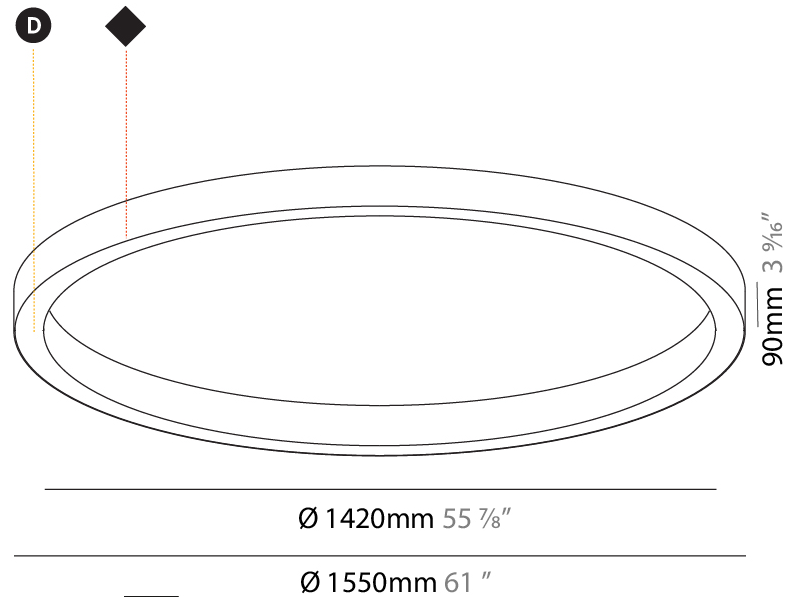

GENERAL

Series: Glorious
Subseries: Glorious 65
Partner: Prolicht
Division: Architectural
Installation: Surface
Product Type: Ceiling Surface
Mounting Location: Ceiling
Light Distribution: Direct

PHYSICAL

Shape: Round
Diameter (mm): 1550
Diameter (in): 61
Height (mm): 90
Height (in): 3 9/16
Weight (kg): 13.8
Weight (lbs): 30.16
Diffuser: [PMMA - Opal / Microprism / Clear Microprism](#)
Fixture Finish: [SSR / BKV / CWI / CRY / HAB / UFT / ITA / RUA / FTG / MYG / LOD / PUS / FRO / FUP / KIA / POP / BLS / SPG / MEY / GOH / CHC / COM / ABZ / JAG / OBR / MOS / ROR](#)
Fixture Material: [PMMA / Aluminum](#)

ELECTRICAL

Lamp Type: LED (Zhaga Standard)
Input Wattage (W): 104.2
Total Output Wattage (W): 96
Dimming: [Tri-Mode (Non-Dimming and Phase Dimming (120Vac only) and 0-10V Dimming)](#)
Driver Included: Yes
Driver Location: Integrated
Driver Type: Constant Current - Universal
Driver Class: Class 2
Input Voltage (V): 120 - 277
Constant Current (MA): 350

LED

Color Temperature (°K): [2700 / 3000 / 3500 / 4000](#)
Max. Delivered Lumen (lm): Max 13174
Nominal Lumen (lm): Max 15910
CRI: >90 CRI
Efficiency (%): 88.4
Lamp Life (hrs): 50000

OPTICAL

RATINGS AND CERTIFICATIONS

Certified By: Certified for North American Standards
IP rating: IP20

PROJECT
TYPE
SPECIFIER
QUANTITY
DATE