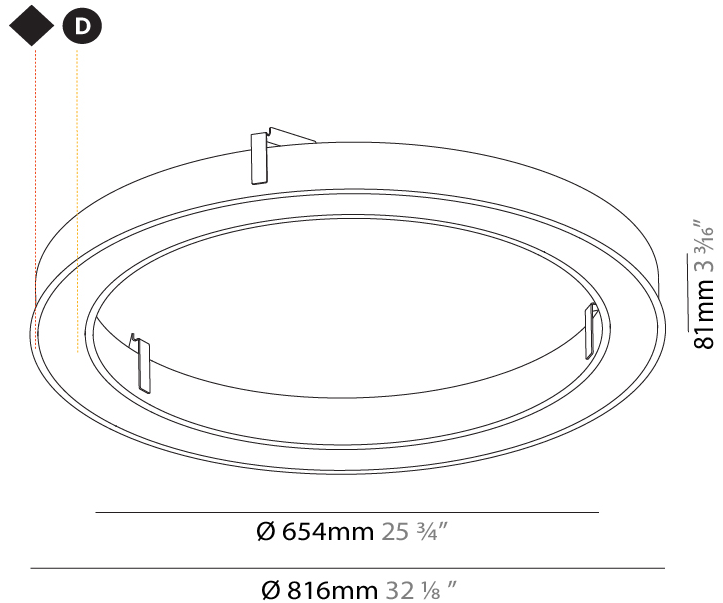

GENERAL

Series: Glorious
Subseries: Glorious 65
Partner: Prolicht
Division: Architectural
Installation: Recessed
Product Type: Ceiling Recessed
Mounting Location: Ceiling
Light Distribution: Direct

PHYSICAL

Shape: Round
Diameter (mm): 816
Diameter (in): 32 1/8
Height (mm): 81
Height (in): 3 3/16
Min. Recessing Depth (mm): 120
Min. Recessing Depth (in): 4 3/4
Weight (kg): 6.755
Weight (lbs): 14.89
Diffuser: PMMA - Opal / Microprism / Clear Microprism
Fixture Finish: SSR / BKV / CWI / CRY / HAB / UFT / ITA / RUA / FTG / MYG / LOD / PUS / FRO / FUP / KIA / POP / BLS / SPG / MEY / GOH / CHC / COM / ABZ / JAG / OBR / MOS / ROR
Fixture Material: PMMA / Aluminum
Cut-out Measurements: Dia.807mm / 31 3/4"

ELECTRICAL

Lamp Type: LED (Zhaga Standard)
Input Wattage (W): 52.1
Total Output Wattage (W): 48
Dimming: Tri-Mode (Non-Dimming and Phase Dimming (120Vac only) and 0-10V Dimming)
Driver Included: Yes
Driver Location: Integrated
Driver Type: Constant Current - Universal
Driver Class: Class 2
Input Voltage (V): 120 - 277
Constant Current (MA): 350

LED

Color Temperature (°K): 2700 / 3000 / 3500 / 4000
Max. Delivered Lumen (lm): Max 7147
Nominal Lumen (lm): Max 8632
CRI: >90 CRI
Efficiency (%): 0.884
Lamp Life (hrs): 50000

OPTICAL

RATINGS AND CERTIFICATIONS

Certified By: Certified for North American Standards
IP rating: IP20

807mm x 663mm
31 3/4" x 26 1/8"

120mm
4 3/4"

10 - 30mm
3/8" - 1 1/8"