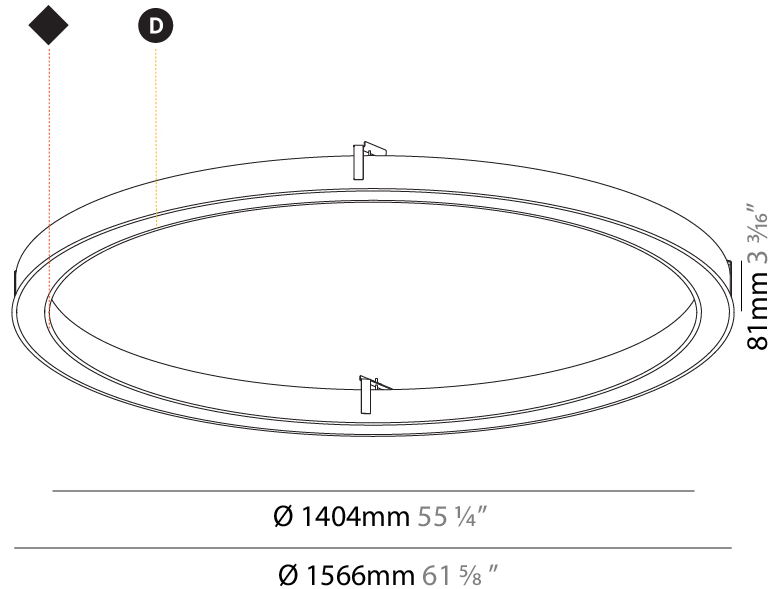

GENERAL

Series: Glorious
Subseries: Glorious 65
Partner: Prolicht
Division: Architectural
Installation: Recessed
Product Type: Ceiling Recessed
Mounting Location: Ceiling
Light Distribution: Direct

PHYSICAL

Shape: Round
Diameter (mm): 1566
Diameter (in): 61 5/8
Height (mm): 81
Height (in): 3 3/16
Min. Recessing Depth (mm): 120
Min. Recessing Depth (in): 4 3/4
Weight (kg): 14.042
Weight (lbs): 30.96
Diffuser: PMMA - Opal / Microprism / Clear Microprism
Fixture Finish: SSR / BKV / CWI / CRY / HAB / UFT / ITA / RUA / FTG / MYG / LOD / PUS / FRO / FUP / KIA / POP / BLS / SPG / MEY / GOH / CHC / COM / ABZ / JAG / OBR / MOS / ROR
Fixture Material: PMMA / Aluminum
Cut-out Measurements: Dia. 1557mm/61 5/16"

ELECTRICAL

Lamp Type: LED (Zhaga Standard)
Input Wattage (W): 104.2
Total Output Wattage (W): 96
Dimming: Tri-Mode (Non-Dimming and Phase Dimming (120Vac only) and 0-10V Dimming)
Driver Included: Yes
Driver Location: Integrated
Driver Type: Constant Current - Universal
Driver Class: Class 2
Input Voltage (V): 120 - 277
Constant Current (MA): 350

LED

Color Temperature (°K): 2700 / 3000 / 3500 / 4000
Max. Delivered Lumen (lm): Max 14295
Nominal Lumen (lm): Max 17264
CRI: >90 CRI
Efficiency (%): 0.884
Lamp Life (hrs): 50000

OPTICAL

RATINGS AND CERTIFICATIONS

Certified By: Certified for North American Standards
IP rating: IP20

1557mm x 1413mm
61 5/16" x 55 5/8"

120mm
4 3/4"

10 - 30mm
3/8" - 1 3/16"