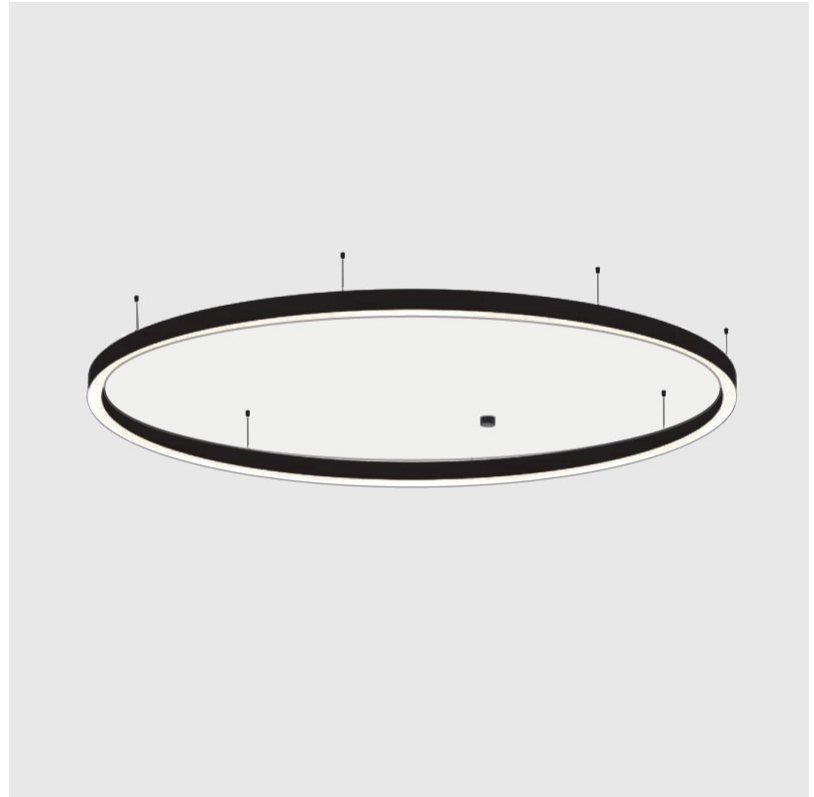

GENERAL

Series: Glorious
Subseries: Glorious 65
Partner: Prolicht
Division: Architectural
Installation: Suspension
Product Type: Pendant
Mounting Location: Ceiling
Light Distribution: Direct

PHYSICAL

Shape: Round
Diameter (mm): 5200
Diameter (in): 204 3/4
Height (mm): 90
Height (in): 3 9/16
Max. Overall Height (mm): 2090
Max. Overall Height (in): 82 7/16
Weight (kg): 47.232
Weight (lbs): 104.15
Diffuser: [PMMA - Opal / Microprism / Clear Microprism](#)
Fixture Finish: [SSR / BKV / CWI / CRY / HAB / UFT / ITA / RUA / FTG / MYG / LOD / PUS / FRO / FUP / KIA / POP / BLS / SPG / MEY / GOH / CHC / COM / ABZ / JAG / OBR / MOS / ROR](#)
Fixture Material: [PMMA / Aluminum](#)
Cable Details: [2000mm/78 3/4" or 6000mm/236 1/4" Cable Transparent](#)

ELECTRICAL

Lamp Type: LED (Zhaga Standard)
Input Wattage (W): 364.7
Total Output Wattage (W): 336
Dimming: [Tri-Mode (Non-Dimming and Phase Dimming (120Vac only) and 0-10V Dimming)](#)
Driver Included: Yes
Driver Location: Integrated
Driver Type: Constant Current - Universal
Driver Class: Class 2
Input Voltage (V): 120 - 277
Constant Current (MA): 350

LED

Color Temperature (°K): [2700 / 3000 / 3500 / 4000](#)
Max. Delivered Lumen (lm): Max 50032
Nominal Lumen (lm): Max 60425
CRI: >90 CRI
Efficiency (%): 88
Lamp Life (hrs): 50000

OPTICAL

RATINGS AND CERTIFICATIONS

Certified By: Certified for North American Standards
IP rating: IP20