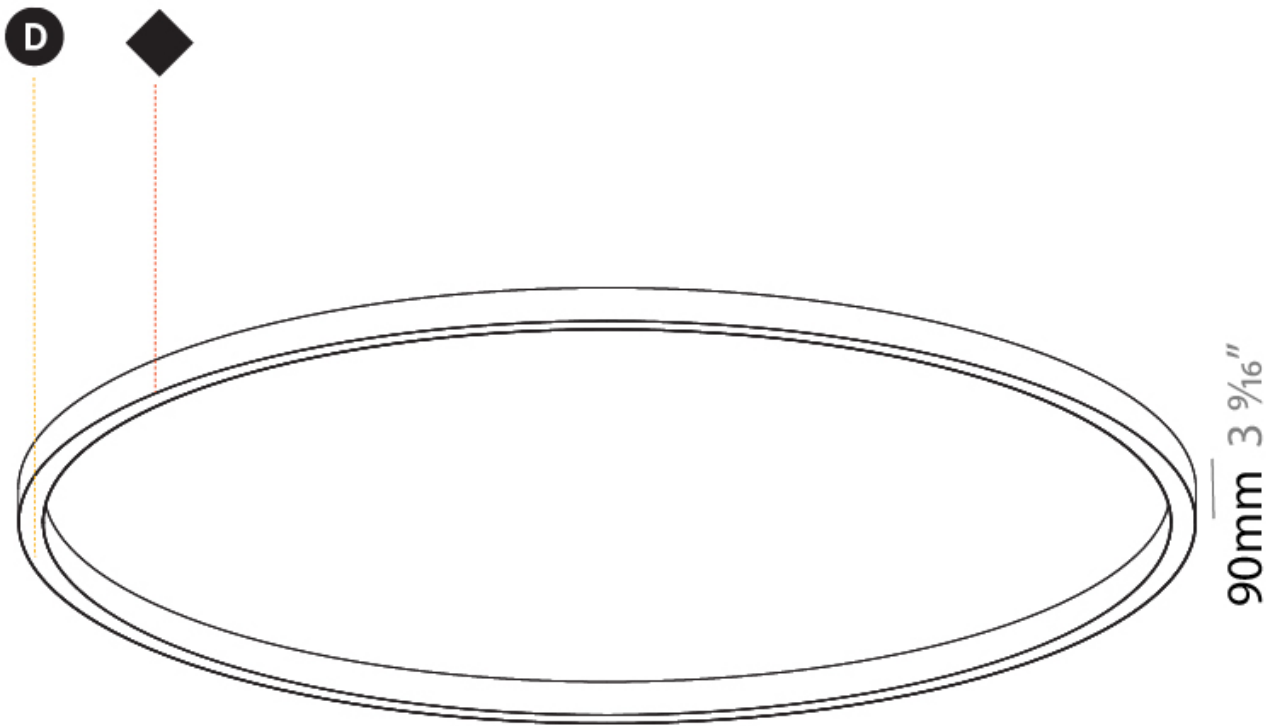

A3D022-

PROJECT	_____
TYPE	_____
SPECIFIER	_____
QUANTITY	_____
DATE	_____

Ø 5070mm 199 5/8"

Ø 5200mm 204 3/4 "

A