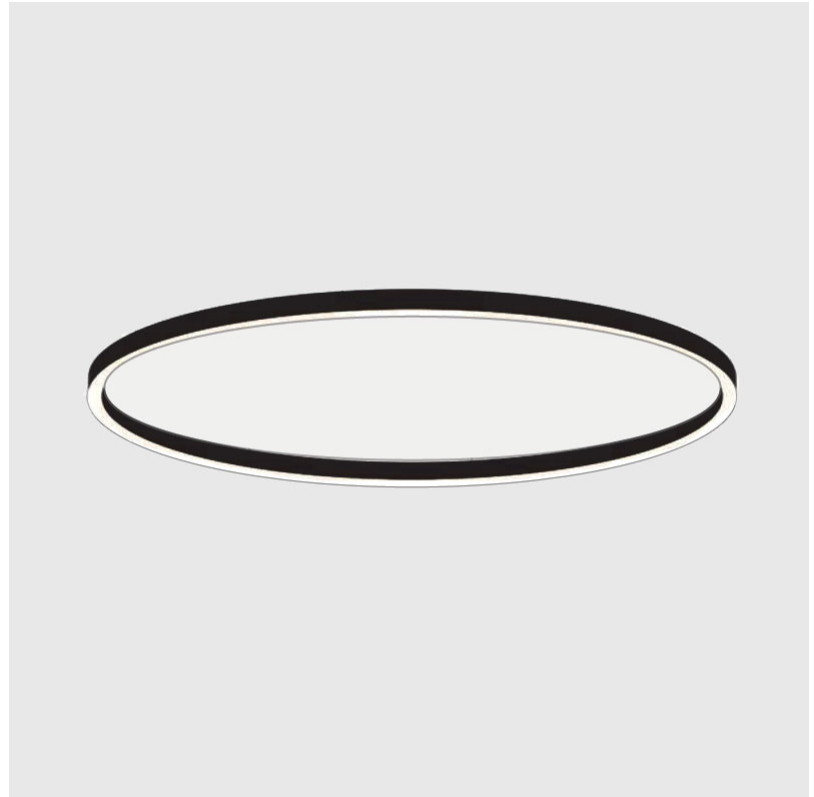

GENERAL

Series: Glorious
Subseries: Glorious 65
Partner: Prolicht
Division: Architectural
Installation: Surface
Product Type: Ceiling Surface
Mounting Location: Ceiling
Light Distribution: Direct

PHYSICAL

Shape: Round
Diameter (mm): 3000
Diameter (in): 118 7/8
Height (mm): 90
Height (in): 3 9/16
Weight (kg): 26.5
Weight (lbs): 57.83
Diffuser: PMMA - Opal / Microprism / Clear Microprism
Fixture Finish: SSR / BKV / CWI / CRY / HAB / UFT / ITA / RUA / FTG / MYG / LOD / PUS / FRO / FUP / KIA / POP / BLS / SPG / MEY / GOH / CHC / COM / ABZ / JAG / OBR / MOS / ROR
Fixture Material: PMMA / Aluminum

ELECTRICAL

Lamp Type: LED (Zhaga Standard)
Input Wattage (W): 208.4
Total Output Wattage (W): 192
Dimming: Tri-Mode (Non-Dimming and Phase Dimming (120Vac only) and 0-10V Dimming)
Driver Included: Yes
Driver Location: Integrated
Driver Type: Constant Current - Universal
Driver Class: Class 2
Input Voltage (V): 120 - 277
Constant Current (MA): 350

LED

Color Temperature (°K): 2700 / 3000 / 3500 / 4000
Max. Delivered Lumen (lm): Max 26347
Nominal Lumen (lm): Max 31820
CRI: >90 CRI
Efficiency (%): 88.4
Lamp Life (hrs): 50000

OPTICAL

RATINGS AND CERTIFICATIONS

Certified By: Certified for North American Standards
IP rating: IP20