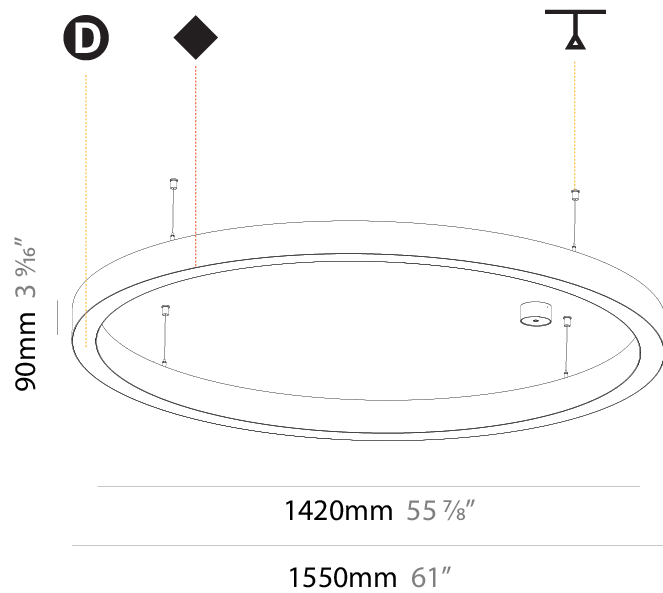

GENERAL

Series: Glorious
Subseries: Glorious 65
Partner: Prolicht
Division: Architectural
Installation: Suspension
Product Type: Pendant
Mounting Location: Ceiling
Light Distribution: Direct / Indirect

PHYSICAL

Shape: Round
Diameter (mm): 1550
Diameter (in): 61
Height (mm): 90
Height (in): 3 9/16
Max. Overall Height (mm): 2090
Max. Overall Height (in): 82 7/16
Weight (kg): 17.714
Weight (lbs): 37.71
Diffuser: [PMMA - Opal / Microprism / Clear Microprism](#)
Fixture Finish: [SSR / BKV / CWI / CRY / HAB / UFT / ITA / RUA / FTG / MYG / LOD / PUS / FRO / FUP / KIA / POP / BLS / SPG / MEY / GOH / CHC / COM / ABZ / JAG / OBR / MOS / ROR](#)
Fixture Material: [PMMA / Aluminum](#)
Cable Details: [2000mm/78 3/4" or 6000mm/236 1/4" Cable Transparent](#)

ELECTRICAL

Lamp Type: LED (Zhaga Standard)
Input Wattage (W): 154
Total Output Wattage (W): 96 / 84
Dimming: [Tri-Mode (Non-Dimming and Phase Dimming (120Vac only) and 0-10V Dimming)](#)
Driver Included: Yes
Driver Location: Integrated
Driver Type: Constant Current - Universal
Driver Class: Class 2
Input Voltage (V): 120 - 277
Constant Current (MA): 350

LED

[Color Temperature (*K): 2700 / 3000 / 3500 / 4000](#)
Max. Delivered Lumen (lm): Max 20226
Nominal Lumen (lm): Max 24446
CRI: >90 CRI
Lamp Life (hrs): 50000

OPTICAL

RATINGS AND CERTIFICATIONS

Certified By: Certified for North American Standards
IP rating: IP20