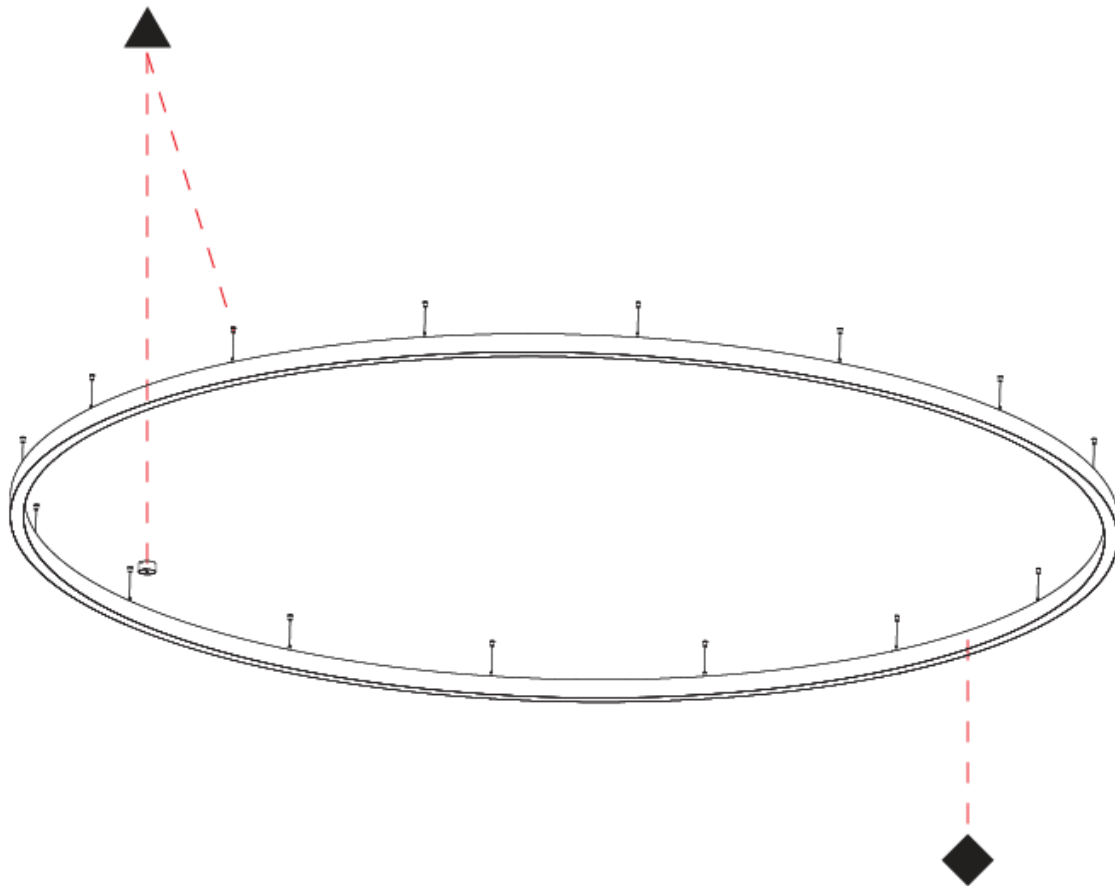

GLORIOUS 65 SUSPENSION

A300066-

PROJECT _____

TYPE _____

SPECIFIER _____

QUANTITY _____

DATE _____

A