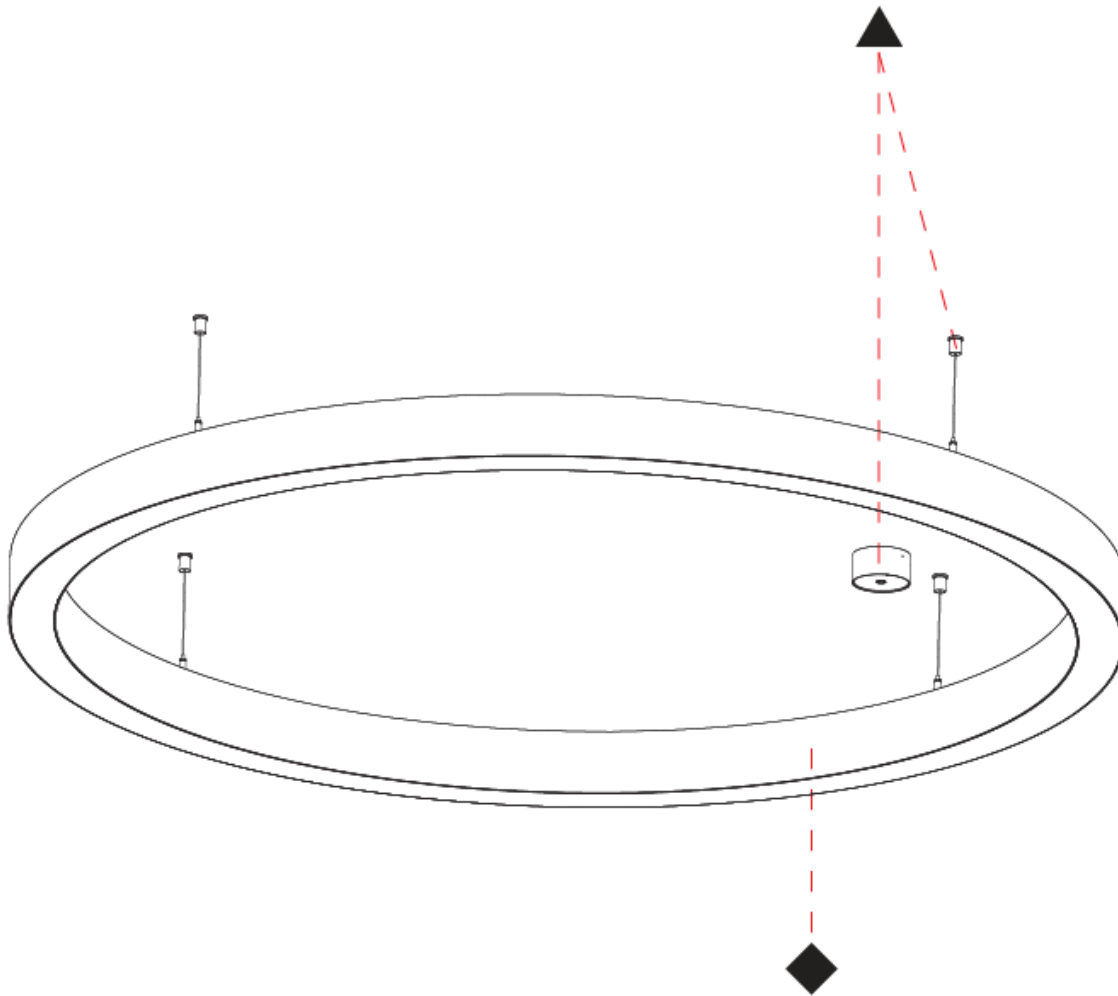

GLORIOUS 65 SUSPENSION

A30551-

PROJECT _____

TYPE _____

SPECIFIER _____

QUANTITY _____

DATE _____

A