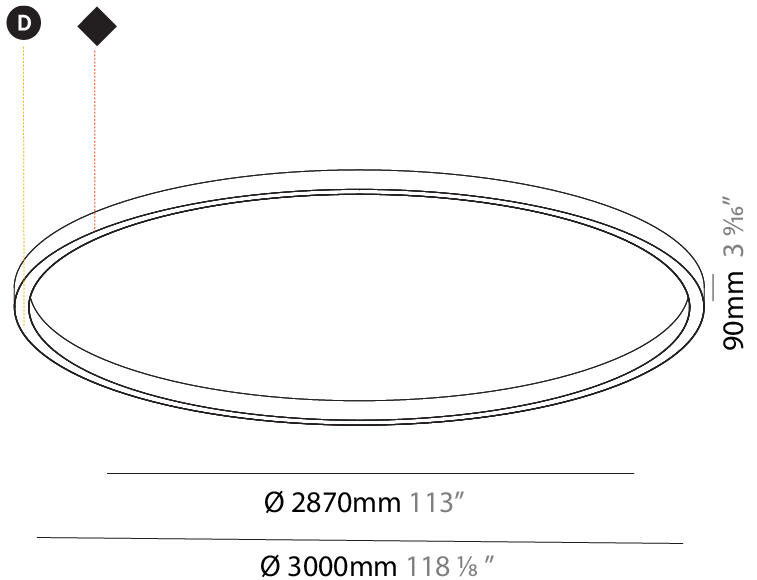

GENERAL

Series: Glorious
Subseries: Glorious 65
Partner: Prolicht
Division: Architectural
Installation: Surface
Product Type: Ceiling Surface
Mounting Location: Ceiling
Light Distribution: Direct

PHYSICAL

Shape: Round
Diameter (mm): 3000
Diameter (in): 118 7/8
Height (mm): 90
Height (in): 3 9/16
Weight (kg): 26.5
Weight (lbs): 57.83
Diffuser: PMMA - Opal / Microprism / Clear Microprism
Fixture Finish: SSR / BKV / CWI / CRY / HAB / UFT / ITA / RUA / FTG / MYG / LOD / PUS / FRO / FUP / KIA / POP / BLS / SPG / MEY / GOH / CHC / COM / ABZ / JAG / OBR / MOS / ROR
Fixture Material: PMMA / Aluminum

ELECTRICAL

Lamp Type: LED (Zhaga Standard)
Input Wattage (W): 208.4
Total Output Wattage (W): 192
Dimming: Tri-Mode (Non-Dimming and Phase Dimming (120Vac only) and 0-10V Dimming)
Driver Included: Yes
Driver Location: Integrated
Driver Type: Constant Current - Universal
Driver Class: Class 2
Input Voltage (V): 120 - 277
Constant Current (MA): 350

LED

Color Temperature (°K): 2700 / 3000 / 3500 / 4000
Max. Delivered Lumen (lm): Max 26347
Nominal Lumen (lm): Max 31820
CRI: >90 CRI
Efficiency (%): 88.4
Lamp Life (hrs): 50000

OPTICAL

RATINGS AND CERTIFICATIONS

Certified By: Certified for North American Standards
IP rating: IP20

PROJECT
TYPE
SPECIFIER
QUANTITY
DATE