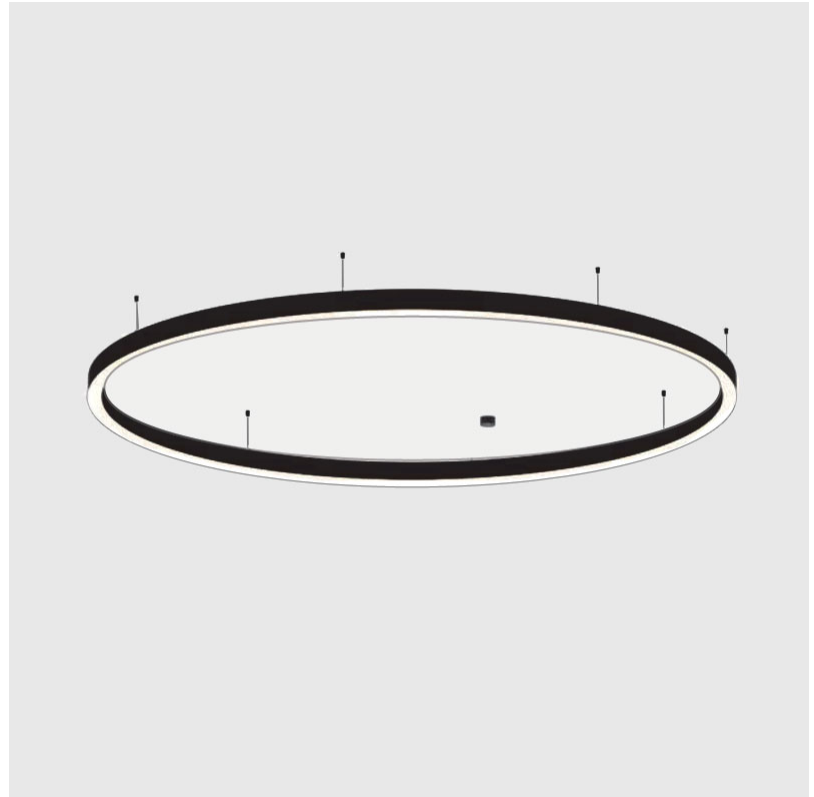

GENERAL

Series: Glorious
Subseries: Glorious 65
Partner: Prolicht
Division: Architectural
Installation: Suspension
Product Type: Pendant
Mounting Location: Ceiling
Light Distribution: Direct / Indirect

PHYSICAL

Shape: Round
Diameter (mm): 3000
Diameter (in): 118 7/8
Height (mm): 90
Height (in): 3 9/16
Max. Overall Height (mm): 2090
Max. Overall Height (in): 82 7/16
Weight (kg): 31.716
Weight (lbs): 69.93
Diffuser: [PMMA - Opal / Microprism / Clear Microprism](#)
Fixture Finish: [SSR / BKV / CWI / CRY / HAB / UFT / ITA / RUA / FTG / MYG / LOD / PUS / FRO / FUP / KIA / POP / BLS / SPG / MEY / GOH / CHC / COM / ABZ / JAG / OBR / MOS / ROR](#)
Fixture Material: [PMMA / Aluminum](#)
Cable Details: [2000mm/78 3/4" or 6000mm/236 1/4" Cable Transparent](#)

ELECTRICAL

Lamp Type: LED (Zhaga Standard)
Input Wattage (W): 308
Total Output Wattage (W): 192 / 84
Dimming: [Tri-Mode (Non-Dimming and Phase Dimming (120Vac only) and 0-10V Dimming)](#)
Driver Included: Yes
Driver Location: Integrated
Driver Type: Constant Current - Universal
Driver Class: Class 2
Input Voltage (V): 120 - 277
Constant Current (MA): 350

LED

Color Temperature (°K): [2700 / 3000 / 3500 / 4000](#)
Max. Delivered Lumen (lm): Max 40453
Nominal Lumen (lm): Max 48892
CRI: >90 CRI
Lamp Life (hrs): 50000

OPTICAL

RATINGS AND CERTIFICATIONS

Certified By: Certified for North American Standards
IP rating: IP20

2870mm 113"

3000mm 118 7/8"