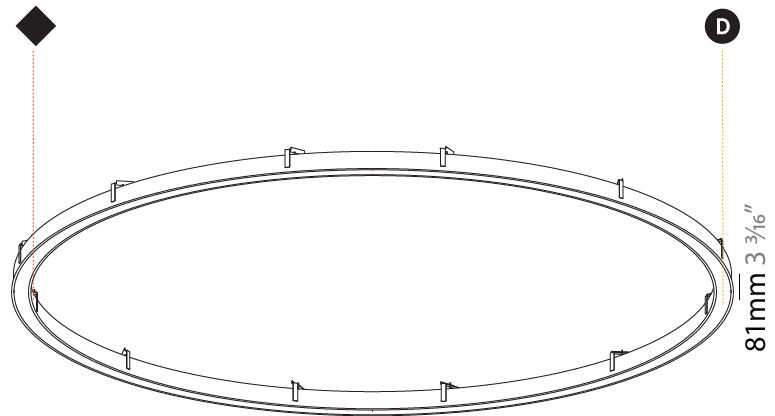

GENERAL

Series: Glorious
Subseries: Glorious 65
Partner: Prolicht
Division: Architectural
Installation: Recessed
Product Type: Ceiling Recessed
Mounting Location: Ceiling
Light Distribution: Direct

PHYSICAL

Shape: Round
Diameter (mm): 3016
Diameter (in): 118 3/4
Height (mm): 81
Height (in): 3 3/16
Min. Recessing Depth (mm): 120
Min. Recessing Depth (in): 4 3/4
Weight (kg): 27.132
Weight (lbs): 59.69
Diffuser: PMMA - Opal / Microprism / Clear Microprism
Fixture Finish: SSR / BKV / CWI / CRY / HAB / UFT / ITA / RUA / FTG / MYG / LOD / PUS / FRO / FUP / KIA / POP / BLS / SPG / MEY / GOH / CHC / COM / ABZ / JAG / OBR / MOS / ROR
Fixture Material: PMMA / Aluminum
Cut-out Measurements: Dia. 3007mm/118 3/8"

ELECTRICAL

Lamp Type: LED (Zhaga Standard)
Input Wattage (W): 208.4
Total Output Wattage (W): 192
Dimming: Tri-Mode (Non-Dimming and Phase Dimming (120Vac only) and 0-10V Dimming)
Driver Included: Yes
Driver Location: Integrated
Driver Type: Constant Current - Universal
Driver Class: Class 2
Input Voltage (V): 120 - 277
Constant Current (MA): 350

LED

Color Temperature (°K): 2700 / 3000 / 3500 / 4000
Max. Delivered Lumen (lm): Max 28590
Nominal Lumen (lm): Max 34529
CRI: >90 CRI
Efficiency (%): 0.884
Lamp Life (hrs): 50000

OPTICAL

RATINGS AND CERTIFICATIONS

Certified By: Certified for North American Standards
IP rating: IP20

Ø 2854mm 112 3/8"

Ø 3016mm 118 3/4"

3007mm x 2863mm
118 3/8" x 112 11/16"

120mm
4 3/4"

10 - 30mm
3/8" - 1 3/16"