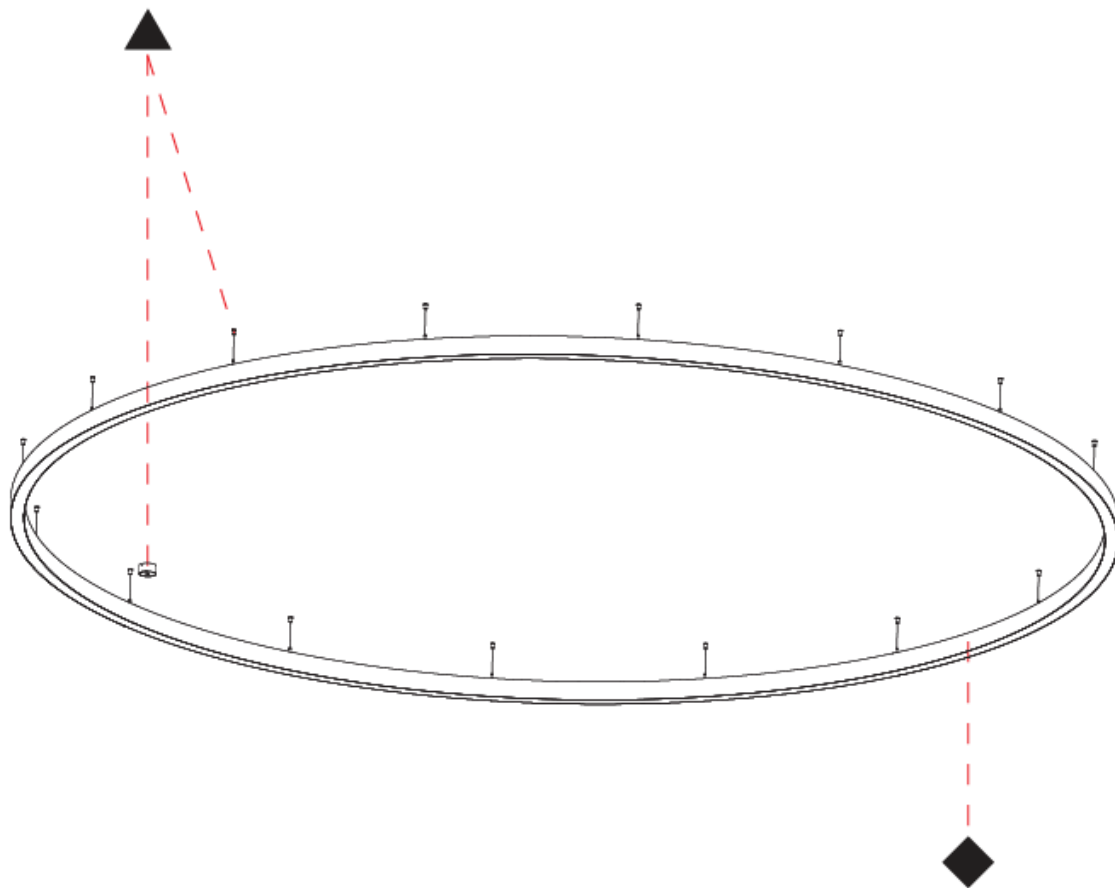

GLORIOUS 65 SUSPENSION

A30555-

PROJECT	_____
TYPE	_____
SPECIFIER	_____
QUANTITY	_____
DATE	_____

A