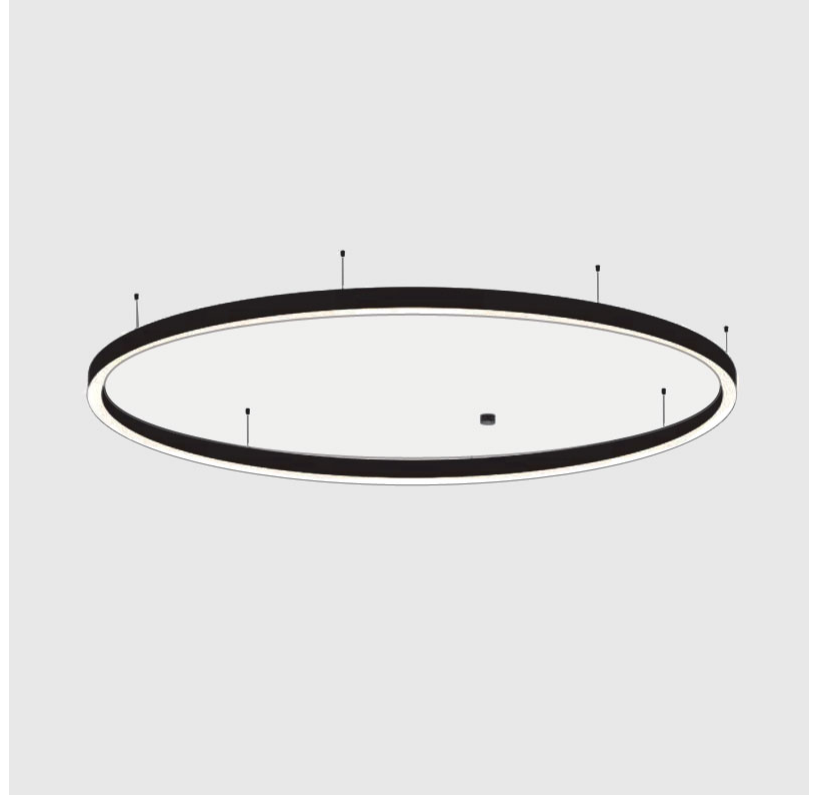

GENERAL

Series: Glorious
Subseries: Glorious 65
Partner: Prolicht
Division: Architectural
Installation: Suspension
Product Type: Pendant
Mounting Location: Ceiling
Light Distribution: Direct / Indirect

PHYSICAL

Shape: Round
Diameter (mm): 5200
Diameter (in): 204 3/4
Height (mm): 90
Height (in): 3 9/16
Max. Overall Height (mm): 2090
Max. Overall Height (in): 82 7/16
Weight (kg): 55.788
Weight (lbs): 123.00
Diffuser: PMMA - Opal / Microprism / Clear Microprism
Fixture Finish: SSR / BKV / CWI / CRY / HAB / UFT / ITA / RUA / FTG / MYG / LOD / PUS / FRO / FUP / KIA / POP / BLS / SPG / MEY / GOH / CHC / COM / ABZ / JAG / OBR / MOS / ROR
Fixture Material: PMMA / Aluminum
Cable Details: 2000mm/78 3/4" or 6000mm/236 1/4" Cable Transparent

ELECTRICAL

Lamp Type: LED (Zhaga Standard)
Input Wattage (W): 563.9
Total Output Wattage (W): 336 / 240
Dimming: Tri-Mode (Non-Dimming and Phase Dimming (120Vac only) and 0-10V Dimming)
Driver Included: Yes
Driver Location: Integrated
Driver Type: Constant Current - Universal
Driver Class: Class 2
Input Voltage (V): 120 - 277
Constant Current (MA): 350

LED

Color Temperature (°K): 2700 / 3000 / 3500 / 4000
Max. Delivered Lumen (lm): Max 74006
Nominal Lumen (lm): Max 89152
CRI: >90 CRI
Lamp Life (hrs): 50000

OPTICAL

RATINGS AND CERTIFICATIONS

Certified By: Certified for North American Standards
IP rating: IP20