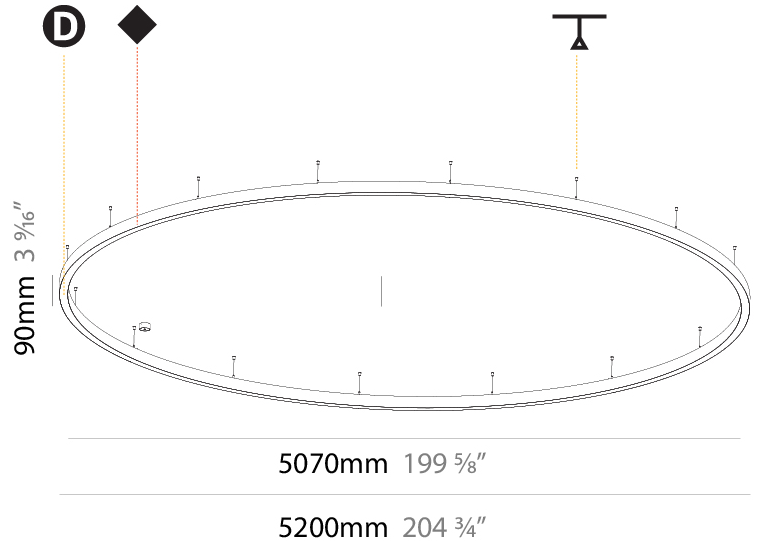

GENERAL

Series: Glorious
Subseries: Glorious 65
Partner: Prolicht
Division: Architectural
Installation: Suspension
Product Type: Pendant
Mounting Location: Ceiling
Light Distribution: Direct / Indirect

PHYSICAL

Shape: Round
Diameter (mm): 5200
Diameter (in): 204 3/4
Height (mm): 90
Height (in): 3 9/16
Max. Overall Height (mm): 2090
Max. Overall Height (in): 82 7/16
Weight (kg): 55.788
Weight (lbs): 123.00
Diffuser: PMMA - Opal / Microprism / Clear Microprism
Fixture Finish: SSR / BKV / CWI / CRY / HAB / UFT / ITA / RUA / FTG / MYG / LOD / PUS / FRO / FUP / KIA / POP / BLS / SPG / MEY / GOH / CHC / COM / ABZ / JAG / OBR / MOS / ROR
Fixture Material: PMMA / Aluminum
Cable Details: 2000mm/78 3/4" or 6000mm/236 1/4" Cable Transparent

ELECTRICAL

Lamp Type: LED (Zhaga Standard)
Input Wattage (W): 563.9
Total Output Wattage (W): 336 / 240
Dimming: Tri-Mode (Non-Dimming and Phase Dimming (120Vac only) and 0-10V Dimming)
Driver Included: Yes
Driver Location: Integrated
Driver Type: Constant Current - Universal
Driver Class: Class 2
Input Voltage (V): 120 - 277
Constant Current (MA): 350

LED

Color Temperature (°K): 2700 / 3000 / 3500 / 4000
Max. Delivered Lumen (lm): Max 74006
Nominal Lumen (lm): Max 89152
CRI: >90 CRI
Lamp Life (hrs): 50000

OPTICAL

RATINGS AND CERTIFICATIONS

Certified By: Certified for North American Standards
IP rating: IP20