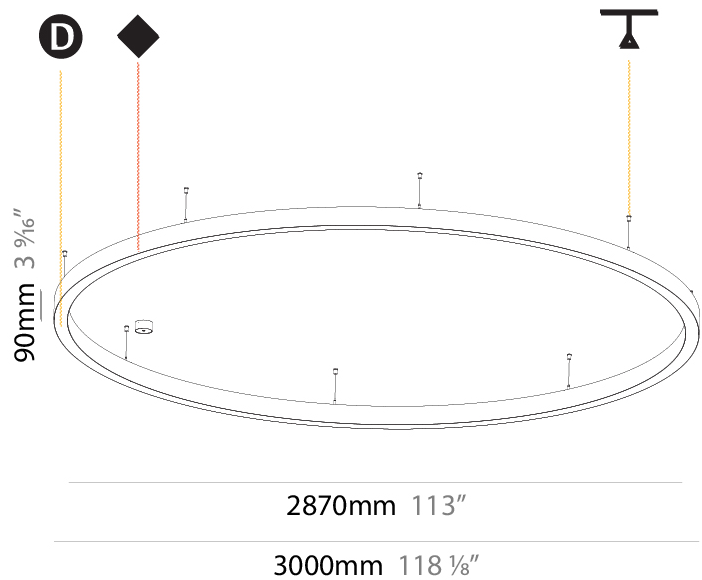

GENERAL

Series: Glorious
Subseries: Glorious 65
Partner: Prolicht
Division: Architectural
Installation: Suspension
Product Type: Pendant
Mounting Location: Ceiling
Light Distribution: Direct

PHYSICAL

Shape: Round
Diameter (mm): 3000
Diameter (in): 118 7/8
Depth (mm): 90
Depth (in): 3 9/16
Max. Overall Height (mm): 2090
Max. Overall Height (in): 82 7/16
Weight (kg): 27.55
Weight (lbs): 60.75
Diffuser: PMMA - Opal / Microprism / Clear Microprism
Fixture Finish: SSR / BKV / CWI / CRY / HAB / UFT / ITA / RUA / FTG / MYG / LOD / PUS / FRO / FUP / KIA / POP / BLS / SPG / MEY / GOH / CHC / COM / ABZ / JAG / OBR / MOS / ROR
Fixture Material: PMMA / Aluminum
Cable Details: 2000mm/78 3/4" or 6000mm/236 1/4" Cable Transparent

ELECTRICAL

Lamp Type: LED (Zhaga Standard)
Input Wattage (W): 208.4
Total Output Wattage (W): 192
Dimming: Tri-Mode (Non-Dimming and Phase Dimming (120Vac only) and 0-10V Dimming)
Driver Included: Yes
Driver Location: Integrated
Driver Type: Constant Current - Universal
Driver Class: Class 2
Input Voltage (V): 120 - 277
Constant Current (MA): 350

LED

Color Temperature (°K): 2700 / 3000 / 3500 / 4000
Max. Delivered Lumen (lm): Max 28590
Nominal Lumen (lm): Max 34529
CRI: >90 CRI
Efficiency (%): 88
Lamp Life (hrs): 50000

OPTICAL

RATINGS AND CERTIFICATIONS

Certified By: Certified for North American Standards
IP rating: IP20