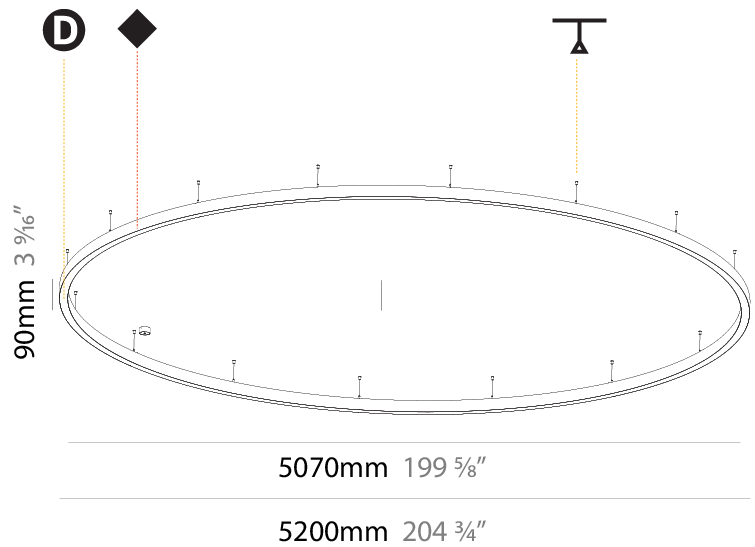

GENERAL

Series: Glorious
Subseries: Glorious 65
Partner: Prolicht
Division: Architectural
Installation: Suspension
Product Type: Pendant
Mounting Location: Ceiling
Light Distribution: Direct

PHYSICAL

Shape: Round
Diameter (mm): 5200
Diameter (in): 204 3/4
Height (mm): 90
Height (in): 3 9/16
Max. Overall Height (mm): 2090
Max. Overall Height (in): 82 7/16
Weight (kg): 47.232
Weight (lbs): 104.15
Diffuser: [PMMA - Opal / Microprism / Clear Microprism](#)
Fixture Finish: [SSR / BKV / CWI / CRY / HAB / UFT / ITA / RUA / FTG / MYG / LOD / PUS / FRO / FUP / KIA / POP / BLS / SPG / MEY / GOH / CHC / COM / ABZ / JAG / OBR / MOS / ROR](#)
Fixture Material: [PMMA / Aluminum](#)
Cable Details: [2000mm/78 3/4" or 6000mm/236 1/4" Cable Transparent](#)

ELECTRICAL

Lamp Type: LED (Zhaga Standard)
Input Wattage (W): 364.7
Total Output Wattage (W): 336
Dimming: [Tri-Mode (Non-Dimming and Phase Dimming (120Vac only) and 0-10V Dimming)](#)
Driver Included: Yes
Driver Location: Integrated
Driver Type: Constant Current - Universal
Driver Class: Class 2
Input Voltage (V): 120 - 277
Constant Current (MA): 350

LED

Color Temperature (°K): [2700 / 3000 / 3500 / 4000](#)
Max. Delivered Lumen (lm): Max 50032
Nominal Lumen (lm): Max 60425
CRI: >90 CRI
Efficiency (%): 88
Lamp Life (hrs): 50000

OPTICAL

RATINGS AND CERTIFICATIONS

Certified By: Certified for North American Standards
IP rating: IP20