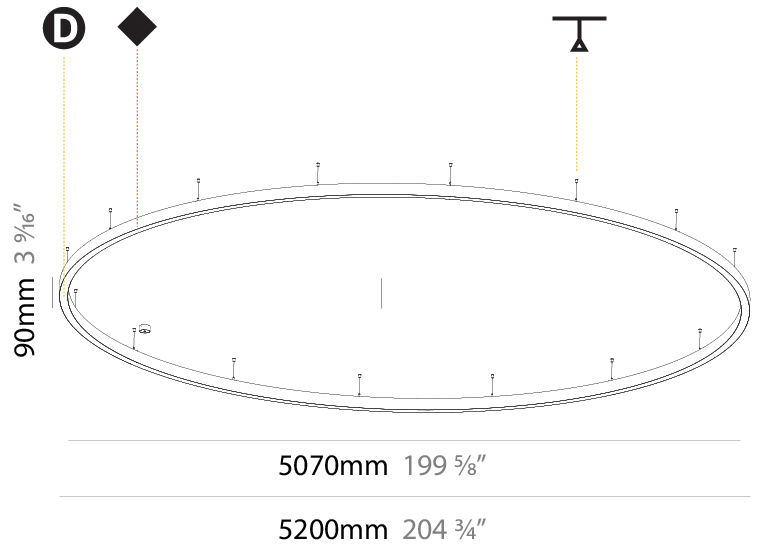

GENERAL

Series: Glorious
Subseries: Glorious 65
Partner: Prolicht
Division: Architectural
Installation: Suspension
Product Type: Pendant
Mounting Location: Ceiling
Light Distribution: Direct / Indirect

PHYSICAL

Shape: Round
Diameter (mm): 5200
Diameter (in): 204 3/4
Height (mm): 90
Height (in): 3 9/16
Max. Overall Height (mm): 2090
Max. Overall Height (in): 82 7/16
Weight (kg): 55.788
Weight (lbs): 123.00
Diffuser: PMMA - Opal / Microprism / Clear Microprism
Fixture Finish: SSR / BKV / CWI / CRY / HAB / UFT / ITA / RUA / FTG / MYG / LOD / PUS / FRO / FUP / KIA / POP / BLS / SPG / MEY / GOH / CHC / COM / ABZ / JAG / OBR / MOS / ROR
Fixture Material: PMMA / Aluminum
Cable Details: 2000mm/78 3/4" or 6000mm/236 1/4" Cable Transparent

ELECTRICAL

Lamp Type: LED (Zhaga Standard)
Input Wattage (W): 563.9
Total Output Wattage (W): 336 / 240
Dimming: Tri-Mode (Non-Dimming and Phase Dimming (120Vac only) and 0-10V Dimming)
Driver Included: Yes
Driver Location: Integrated
Driver Type: Constant Current - Universal
Driver Class: Class 2
Input Voltage (V): 120 - 277
Constant Current (MA): 350

LED

Color Temperature (°K): 2700 / 3000 / 3500 / 4000
Max. Delivered Lumen (lm): Max 74006
Nominal Lumen (lm): Max 89152
CRI: >90 CRI
Lamp Life (hrs): 50000

OPTICAL

RATINGS AND CERTIFICATIONS

Certified By: Certified for North American Standards
IP rating: IP20