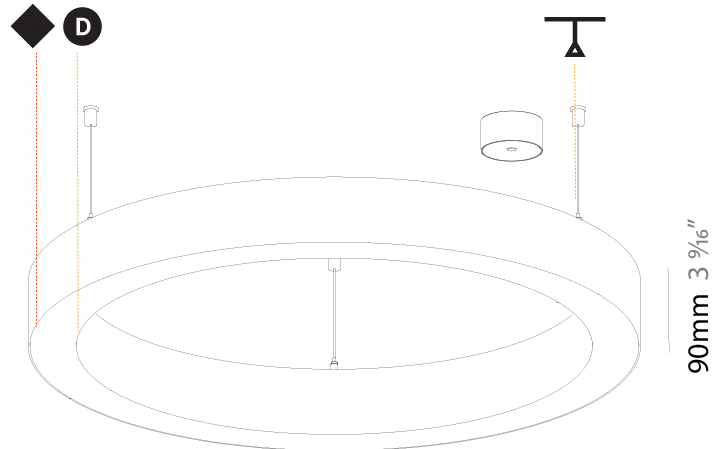

GENERAL

Series: Glorious
Subseries: Glorious 65
Partner: Prolicht
Division: Architectural
Installation: Suspension
Product Type: Pendant
Mounting Location: Ceiling
Light Distribution: Direct / Indirect

PHYSICAL

Shape: Round
Diameter (mm): 800
Diameter (in): 31 1/2
Height (mm): 90
Height (in): 3 9/16
Max. Overall Height (mm): 2090
Max. Overall Height (in): 82 7/16
Weight (kg): 8.128
Weight (lbs): 17.92
Diffuser: [PMMA - Opal / Microprism / Clear Microprism](#)
Fixture Finish: [SSR / BKV / CWI / CRY / HAB / UFT / ITA / RUA / FTG / MYG / LOD / PUS / FRO / FUP / KIA / POP / BLS / SPG / MEY / GOH / CHC / COM / ABZ / JAG / OBR / MOS / ROR](#)
Fixture Material: [PMMA / Aluminum](#)
Cable Details: [2000mm/78 3/4" or 6000mm/236 1/4" Cable Transparent](#)

ELECTRICAL

Lamp Type: LED (Zhaga Standard)
Input Wattage (W): 77
Total Output Wattage (W): 48 / 45
Dimming: [Tri-Mode (Non-Dimming and Phase Dimming (120Vac only) and 0-10V Dimming)](#)
Driver Included: Yes
Driver Location: Integrated
Driver Type: Constant Current - Universal
Driver Class: Class 2
Input Voltage (V): 120 - 277
Constant Current (MA): 350

LED

Color Temperature (°K): [2700 / 3000 / 3500 / 4000](#)
Max. Delivered Lumen (lm): Max 10113
Nominal Lumen (lm): Max 12223
CRI: >90 CRI
Lamp Life (hrs): 50000

OPTICAL

RATINGS AND CERTIFICATIONS

Certified By: Certified for North American Standards
IP rating: IP20

Ø 670mm 26 3/8"

Ø 800mm 31 1/2"