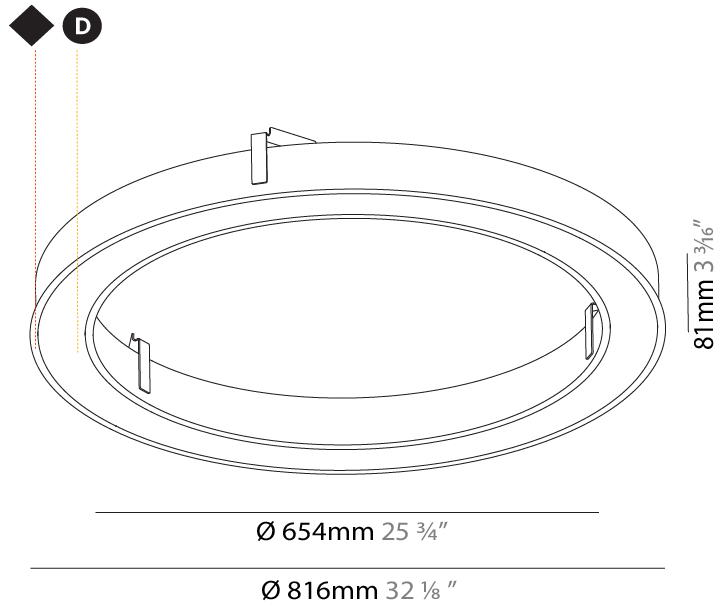

GENERAL

Series: Glorious
Subseries: Glorious 65
Partner: Prolicht
Division: Architectural
Installation: Recessed
Product Type: Ceiling Recessed
Mounting Location: Ceiling
Light Distribution: Direct

PHYSICAL

Shape: Round
Diameter (mm): 816
Diameter (in): 32 1/8
Height (mm): 81
Height (in): 3 3/16
Min. Recessing Depth (mm): 120
Min. Recessing Depth (in): 4 3/4
Weight (kg): 6.755
Weight (lbs): 14.89
Diffuser: PMMA - Opal / Microprism / Clear Microprism
Fixture Finish: SSR / BKV / CWI / CRY / HAB / UFT / ITA / RUA / FTG / MYG / LOD / PUS / FRO / FUP / KIA / POP / BLS / SPG / MEY / GOH / CHC / COM / ABZ / JAG / OBR / MOS / ROR
Fixture Material: PMMA / Aluminum
Cut-out Measurements: Dia.807mm / 31 3/4"

ELECTRICAL

Lamp Type: LED (Zhaga Standard)
Input Wattage (W): 52.1
Total Output Wattage (W): 48
Dimming: Tri-Mode (Non-Dimming and Phase Dimming (120Vac only) and 0-10V Dimming)
Driver Included: Yes
Driver Location: Integrated
Driver Type: Constant Current - Universal
Driver Class: Class 2
Input Voltage (V): 120 - 277
Constant Current (MA): 350

LED

Color Temperature (°K): 2700 / 3000 / 3500 / 4000
Max. Delivered Lumen (lm): Max 7147
Nominal Lumen (lm): Max 8632
CRI: >90 CRI
Efficiency (%): 0.884
Lamp Life (hrs): 50000

OPTICAL

RATINGS AND CERTIFICATIONS

Certified By: Certified for North American Standards
IP rating: IP20

PROJECT
TYPE
SPECIFIER
QUANTITY
DATE

807mm x 663mm
31 3/4" x 26 1/8"

120mm
4 3/4"

10 - 30mm
3/8" - 1 1/8"