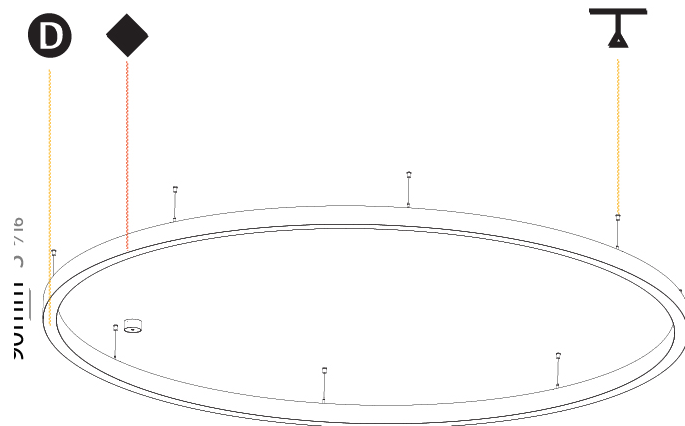

GENERAL

Series: Glorious
Subseries: Glorious 65
Partner: Prolicht
Division: Architectural
Installation: Suspension
Product Type: Pendant
Mounting Location: Ceiling
Light Distribution: Direct / Indirect

PHYSICAL

Shape: Round
Diameter (mm): 3000
Diameter (in): 118 7/8
Height (mm): 90
Height (in): 3 9/16
Max. Overall Height (mm): 2090
Max. Overall Height (in): 82 7/16
Weight (kg): 31.716
Weight (lbs): 69.93
Diffuser: [PMMA - Opal / Microprism / Clear Microprism](#)
Fixture Finish: [SSR / BKV / CWI / CRY / HAB / UFT / ITA / RUA / FTG / MYG / LOD / PUS / FRO / FUP / KIA / POP / BLS / SPG / MEY / GOH / CHC / COM / ABZ / JAG / OBR / MOS / ROR](#)
Fixture Material: [PMMA / Aluminum](#)
Cable Details: [2000mm/78 3/4" or 6000mm/236 1/4" Cable Transparent](#)

ELECTRICAL

Lamp Type: LED (Zhaga Standard)
Input Wattage (W): 308
Total Output Wattage (W): 192 / 84
Dimming: [Tri-Mode (Non-Dimming and Phase Dimming (120Vac only) and 0-10V Dimming)](#)
Driver Included: Yes
Driver Location: Integrated
Driver Type: Constant Current - Universal
Driver Class: Class 2
Input Voltage (V): 120 - 277
Constant Current (MA): 350

LED

Color Temperature (°K): [2700 / 3000 / 3500 / 4000](#)
Max. Delivered Lumen (lm): Max 40453
Nominal Lumen (lm): Max 48892
CRI: >90 CRI
Lamp Life (hrs): 50000

OPTICAL

RATINGS AND CERTIFICATIONS

Certified By: Certified for North American Standards
IP rating: IP20

2870mm 113"

3000mm 118 7/8"