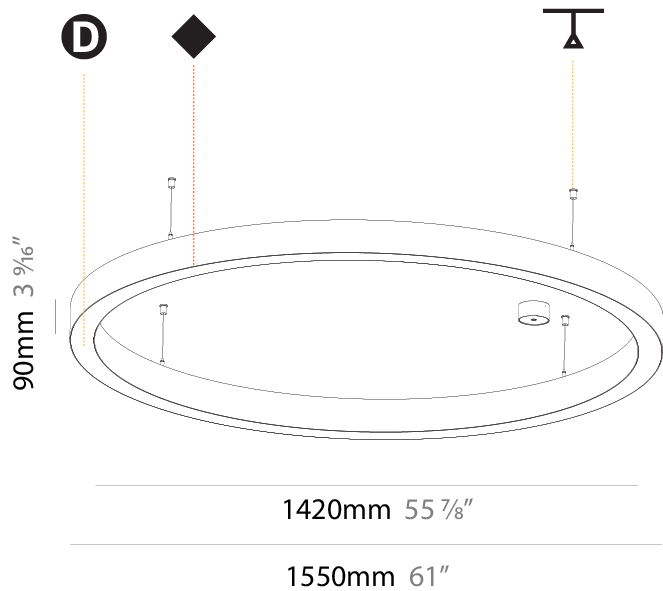

GENERAL

Series: Glorious
Subseries: Glorious 65
Partner: Prolicht
Division: Architectural
Installation: Suspension
Product Type: Pendant
Mounting Location: Ceiling
Light Distribution: Direct

PHYSICAL

Shape: Round
Diameter (mm): 1550
Diameter (in): 61
Depth (mm): 90
Depth (in): 3 9/16
Max. Overall Height (mm): 2090
Max. Overall Height (in): 82 7/16
Weight (kg): 14.447
Weight (lbs): 31.78
Diffuser: PMMA - Opal / Microprism / Clear Microprism
Fixture Finish: SSR / BKV / CWI / CRY / HAB / UFT / ITA / RUA / FTG / MYG / LOD / PUS / FRO / FUP / KIA / POP / BLS / SPG / MEY / GOH / CHC / COM / ABZ / JAG / OBR / MOS / ROR
Fixture Material: PMMA / Aluminum
Cable Details: 2000mm/78 3/4" or 6000mm/236 1/4" Cable Transparent

ELECTRICAL

Lamp Type: LED (Zhaga Standard)
Input Wattage (W): 104.2
Total Output Wattage (W): 96
Dimming: Tri-Mode (Non-Dimming and Phase Dimming (120Vac only) and 0-10V Dimming)
Driver Included: Yes
Driver Location: Integrated
Driver Type: Constant Current - Universal
Driver Class: Class 2
Input Voltage (V): 120 - 277
Constant Current (MA): 350

LED

Color Temperature (°K): 2700 / 3000 / 3500 / 4000
Max. Delivered Lumen (lm): Max 14295
Nominal Lumen (lm): Max 17264
CRI: >90 CRI
Efficiency (%): 88
Lamp Life (hrs): 50000

OPTICAL

RATINGS AND CERTIFICATIONS

Certified By: Certified for North American Standards
IP rating: IP20