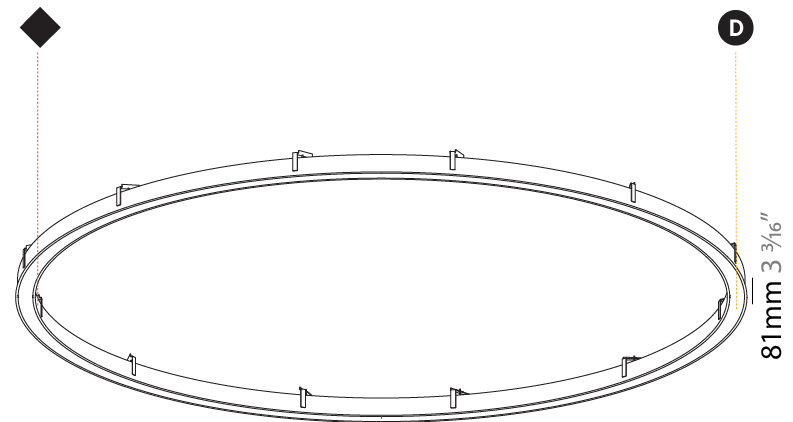

GENERAL

Series: Glorious
Subseries: Glorious 65
Partner: Prolicht
Division: Architectural
Installation: Recessed
Product Type: Ceiling Recessed
Mounting Location: Ceiling
Light Distribution: Direct

PHYSICAL

Shape: Round
Diameter (mm): 5216
Diameter (in): 205 ³/₈
Height (mm): 81
Height (in): 3 ³/₁₆
Min. Recessing Depth (mm): 120
Min. Recessing Depth (in): 4 ³/₄
Weight (kg): 47.924
Weight (lbs): 106.00
Diffuser: PMMA - Opal / Microprism / Clear Microprism
Fixture Finish: SSR / BKV / CWI / CRY / HAB / UFT / ITA / RUA / FTG / MYG / LOD / PUS / FRO / FUP / KIA / POP / BLS / SPG / MEY / GOH / CHC / COM / ABZ / JAG / OBR / MOS / ROR
Fixture Material: PMMA / Aluminum
Cut-out Measurements: Dia. 5207mm / 205"

ELECTRICAL

Lamp Type: LED (Zhaga Standard)
Input Wattage (W): 364.7
Total Output Wattage (W): 336
Dimming: Tri-Mode (Non-Dimming and Phase Dimming (120Vac only) and 0-10V Dimming)
Driver Included: Yes
Driver Location: Integrated
Driver Type: Constant Current - Universal
Driver Class: Class 2
Input Voltage (V): 120 - 277
Constant Current (MA): 350

LED

Color Temperature (°K): 2700 / 3000 / 3500 / 4000
Max. Delivered Lumen (lm): Max 43506
Nominal Lumen (lm): Max 60425
CRI: >90 CRI
Efficiency (%): 0.884
Lamp Life (hrs): 50000

OPTICAL

RATINGS AND CERTIFICATIONS

Certified By: Certified for North American Standards
IP rating: IP20

Ø 5054mm 199"

Ø 5216mm 205 ³/₈ "

5207mm x 5063mm
205" x 199 ³/₁₆ "

120mm
4 ³/₄ "

10 - 30mm
³/₈" - 1 ³/₁₆ "