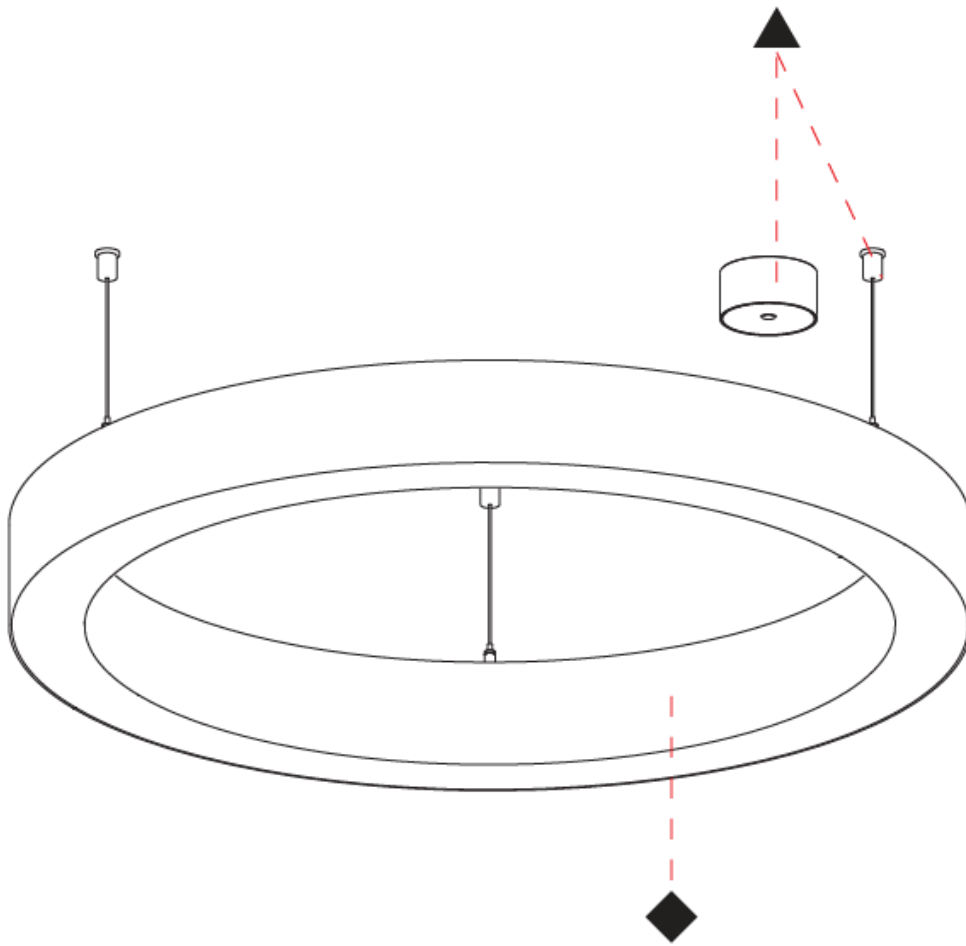

GLORIOUS 65 SUSPENSION

A300062-

PROJECT	_____
TYPE	_____
SPECIFIER	_____
QUANTITY	_____
DATE	_____

A