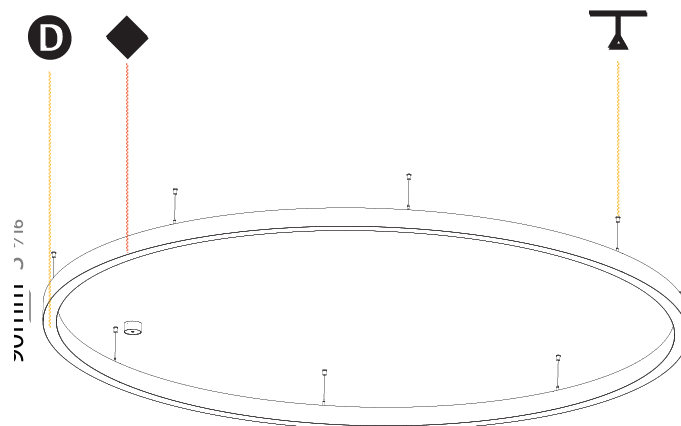

GENERAL

Series: Glorious
Subseries: Glorious 65
Partner: Prolicht
Division: Architectural
Installation: Suspension
Product Type: Pendant
Mounting Location: Ceiling
Light Distribution: Direct / Indirect

PHYSICAL

Shape: Round
Diameter (mm): 3000
Diameter (in): 118 7/8
Height (mm): 90
Height (in): 3 9/16
Max. Overall Height (mm): 2090
Max. Overall Height (in): 82 7/16
Weight (kg): 31.716
Weight (lbs): 69.93
Diffuser: [PMMA - Opal / Microprism / Clear Microprism](#)
Fixture Finish: [SSR / BKV / CWI / CRY / HAB / UFT / ITA / RUA / FTG / MYG / LOD / PUS / FRO / FUP / KIA / POP / BLS / SPG / MEY / GOH / CHC / COM / ABZ / JAG / OBR / MOS / ROR](#)
Fixture Material: [PMMA / Aluminum](#)
Cable Details: [2000mm/78 3/4" or 6000mm/236 1/4" Cable Transparent](#)

ELECTRICAL

Lamp Type: LED (Zhaga Standard)
Input Wattage (W): 308
Total Output Wattage (W): 192 / 84
Dimming: [Tri-Mode (Non-Dimming and Phase Dimming (120Vac only) and 0-10V Dimming)](#)
Driver Included: Yes
Driver Location: Integrated
Driver Type: Constant Current - Universal
Driver Class: Class 2
Input Voltage (V): 120 - 277
Constant Current (MA): 350

LED

Color Temperature (°K): [2700 / 3000 / 3500 / 4000](#)
Max. Delivered Lumen (lm): Max 40453
Nominal Lumen (lm): Max 48892
CRI: >90 CRI
Lamp Life (hrs): 50000

OPTICAL

RATINGS AND CERTIFICATIONS

Certified By: Certified for North American Standards
IP rating: IP20

2870mm 113"

3000mm 118 7/8"