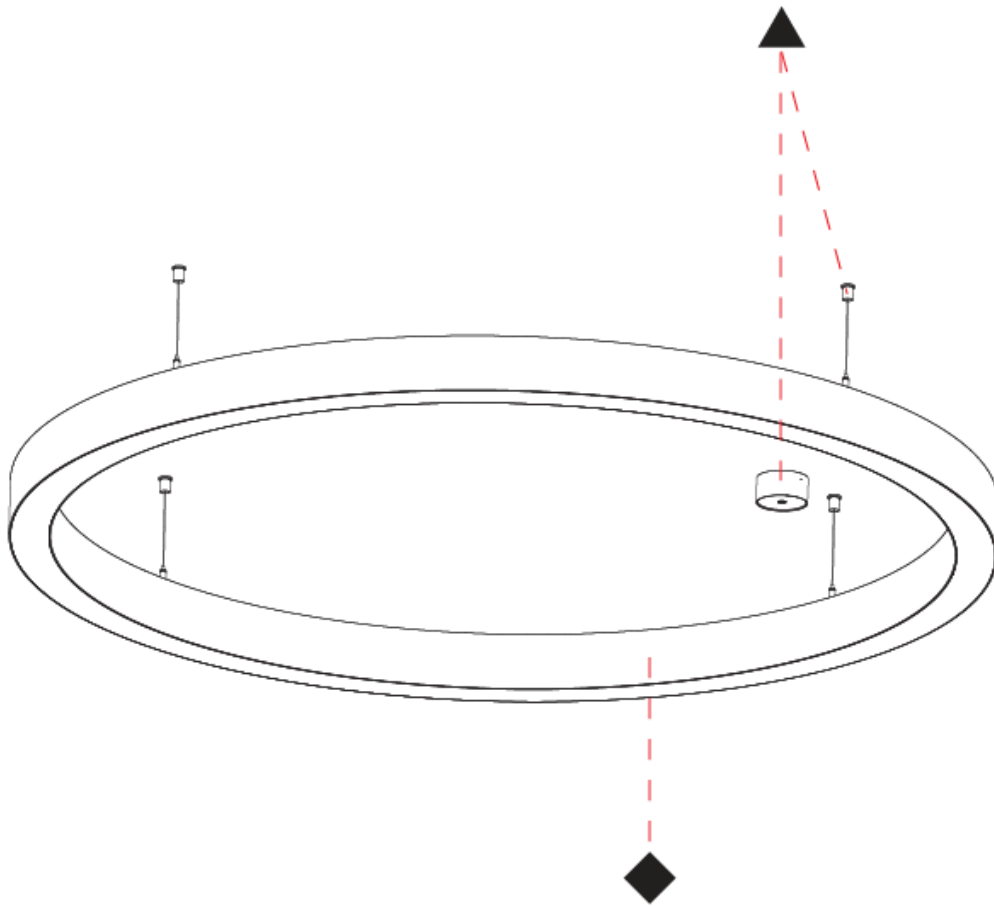

GLORIOUS 65 SUSPENSION

A300064-

PROJECT	_____
TYPE	_____
SPECIFIER	_____
QUANTITY	_____
DATE	_____

A