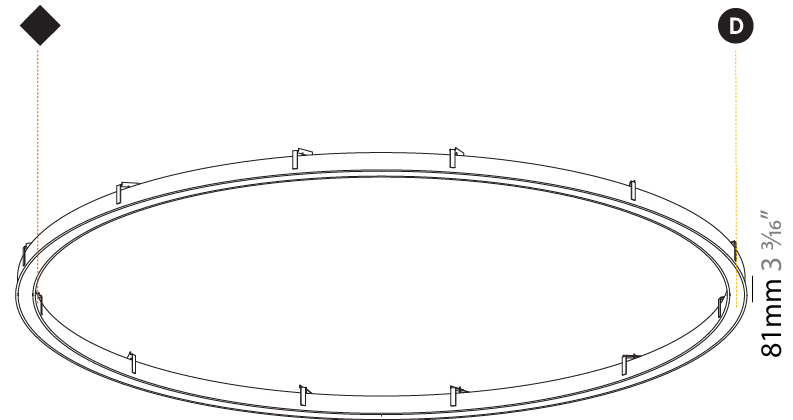

GENERAL

Series: Glorious
Subseries: Glorious 65
Partner: Prolicht
Division: Architectural
Installation: Recessed
Product Type: Ceiling Recessed
Mounting Location: Ceiling
Light Distribution: Direct

PHYSICAL

Shape: Round
Diameter (mm): 5216
Diameter (in): 205 ³/₈
Height (mm): 81
Height (in): 3 ³/₁₆
Min. Recessing Depth (mm): 120
Min. Recessing Depth (in): 4 ³/₄
Weight (kg): 47.924
Weight (lbs): 106.00
Diffuser: PMMA - Opal / Microprism / Clear Microprism
Fixture Finish: SSR / BKV / CWI / CRY / HAB / UFT / ITA / RUA / FTG / MYG / LOD / PUS / FRO / FUP / KIA / POP / BLS / SPG / MEY / GOH / CHC / COM / ABZ / JAG / OBR / MOS / ROR
Fixture Material: PMMA / Aluminum
Cut-out Measurements: Dia. 5207mm / 205"

ELECTRICAL

Lamp Type: LED (Zhaga Standard)
Input Wattage (W): 364.7
Total Output Wattage (W): 336
Dimming: Tri-Mode (Non-Dimming and Phase Dimming (120Vac only) and 0-10V Dimming)
Driver Included: Yes
Driver Location: Integrated
Driver Type: Constant Current - Universal
Driver Class: Class 2
Input Voltage (V): 120 - 277
Constant Current (MA): 350

LED

Color Temperature (°K): 2700 / 3000 / 3500 / 4000
Max. Delivered Lumen (lm): Max 43506
Nominal Lumen (lm): Max 60425
CRI: >90 CRI
Efficiency (%): 0.884
Lamp Life (hrs): 50000

OPTICAL

RATINGS AND CERTIFICATIONS

Certified By: Certified for North American Standards
IP rating: IP20

Ø 5054mm 199"

Ø 5216mm 205 ³/₈ "

5207mm x 5063mm
205" x 199 ³/₁₆ "

120mm
4 ³/₄ "

10 - 30mm
³/₈" - 1 ³/₁₆ "