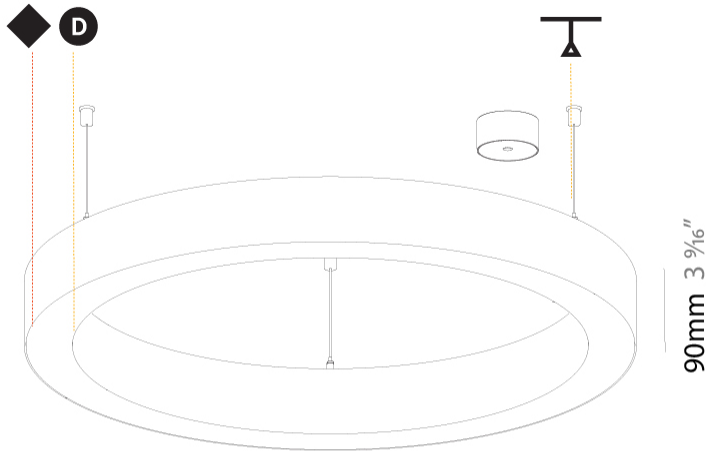

OPTICAL

RATINGS AND CERTIFICATIONS

Certified By: Certified for North American Standards
IP rating: IP20

Ø 670mm 26 3/8"

Ø 800mm 31 1/2"